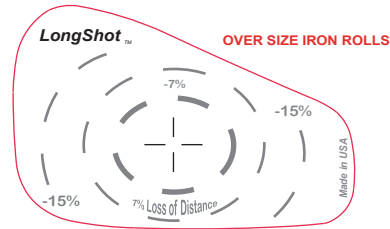

Need To Know More? **Label Roll Data ... Half & Full Sizes**

**OVER SIZE
WOOD ROLLS**

OVER SIZE IRON ROLLS

www.LongShotGolf.com ... 1-800-462-1667 ... questions@longshotgolf.com

PUTTER/LOW PROFILE ROLLS

REGULAR SIZE WOOD ROLLS

**REGULAR SIZE IRON ROLLS
RIGHT HANDED ONLY**

LIE/SWING PATH ROLLS

Copyright LongShot Golf Inc. 2007 U.S. Patent # 5,142,309

UNIVERSAL OVAL LABEL ROLLS

BLANK - NO PRINTING

Just like Bulk Sheets, our Bulk Rolls cut your cost per label significantly. The main difference between sheets and rolls is that there is no ability to assort the labels on a roll. Any size roll you order will contain only one type of label. Each roll comes in its own dispenser box.

HALF & FULL ROLLS AVAILABLE FOR THE FOLLOWING LABEL SHAPES:

Regular Size Wood Recorders ...	250 Labels (half roll) or 500 Labels (full roll)
Over Size Wood Recorders ...	200 Labels (half roll) or 400 Labels (full roll)
Regular Size Iron Recorders ...	250 Labels (half roll) or 500 Labels (full roll)
Over Size Iron Recorders ...	200 Labels (half roll) or 400 Labels (full roll)
Blank Oval - No Printing ...	250 Labels (half roll) or 500 Labels (full roll)
Putter/Low Profile Recorders ...	350 Labels (half roll) or 700 Labels (full roll)
Lie/Swing Path Recorders ...	600 Labels (half roll) or 1200 Labels (full roll)