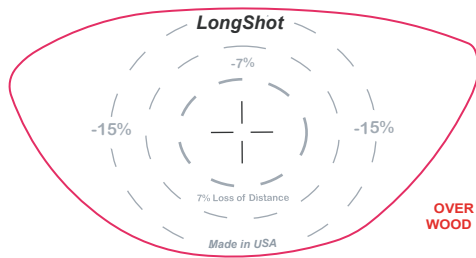

Need To Know More? **Label Roll Data ... Half & Full Sizes**

**OVER SIZE
WOOD ROLLS**

OVER SIZE IRON ROLLS

www.LongShotGolf.com ... 1-800-462-1667 ... questions@longshotgolf.com

PUTTER/LOW PROFILE ROLLS

REGULAR SIZE WOOD ROLLS

**REGULAR SIZE IRON ROLLS
RIGHT HANDED ONLY**

LIE/SWING PATH ROLLS

Copyright LongShot Golf Inc. 2007 U.S. Patent # 5,142,309

UNIVERSAL OVAL LABEL ROLLS

BLANK - NO PRINTING

Just like Bulk Sheets, our Bulk Rolls cut your cost per label significantly. The main difference between sheets and rolls is that there is no ability to assort the labels on a roll. Any size roll you order will contain only one type of label. Each roll comes in its own dispenser box.